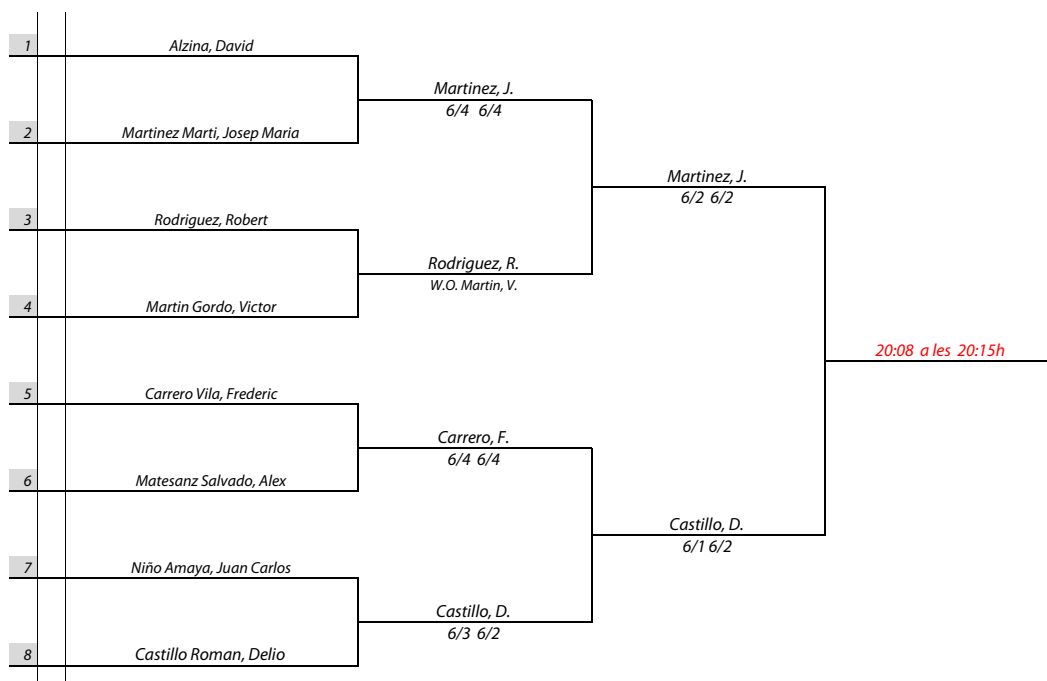

Categoria **Masculí Q1 Consolació**

IMPORTANT:

- Els partits que només tinguin dia però no hora són previsions i poden variar. Estigueu atents diàriament quan surti dia i hora definitiu a l'ordre de joc.
- Els Horaris són susceptibles de retràs depenent de si els partits s'allarguen o no, er tant, aquests poden no ser exactes amb l'hora d'inici dels partits.